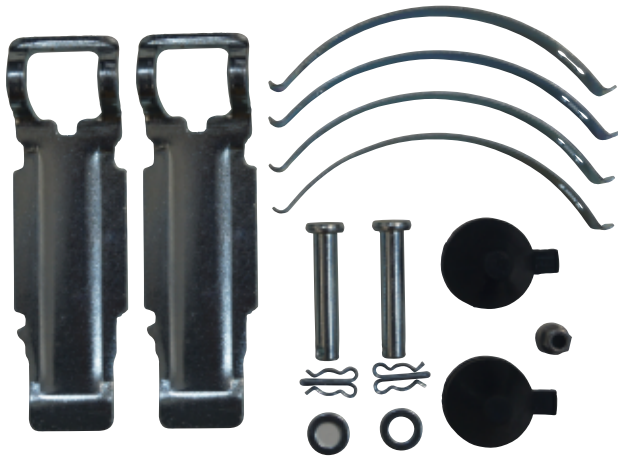

LUNAR[®] HP BRAKE PADS

AD2252LHP
FMSI[®]# D2252.9490

OE PAD# 3057000600
WVA#

MAKE	APPLICATION	CALIPER
SAF	Trailer	P89 ST7