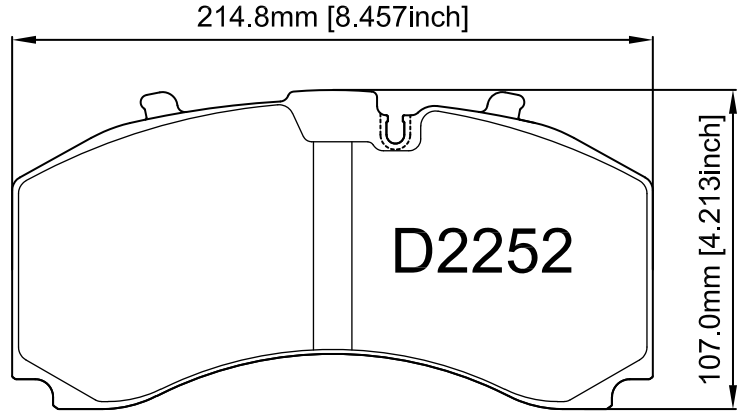

LUNAR[®] HP BRAKE PADS

AD2252LHP
FMSI[®]# D2252.9490

OE PAD# 3057000600
WVA#

MAKE	APPLICATION	CALIPER
SAF	Trailer	P89 ST7