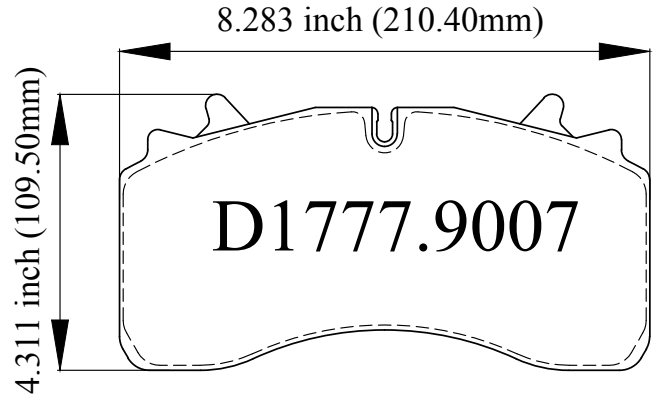

LUNAR[®] HP BRAKE PADS

AD1777-1 LHP
FMSI # D1777.9007

OE PAD #640 225 922 2; 12999796
WVA# 29162

MAKE

Wabco

APPLICATION

Trailer

CALIPER