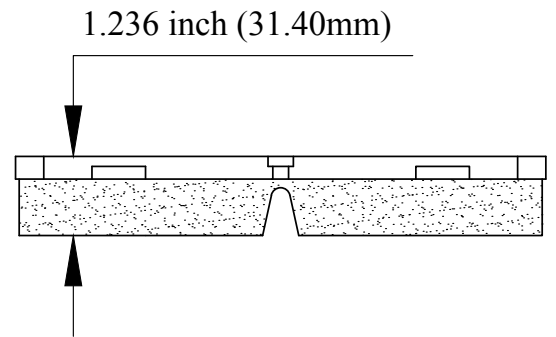

LUNAR[®] HP BRAKE PADS

AD1777-1 LHP
FMSI # D1777.9007

OE PAD #640 225 922 2; 12999796
WVA# 29162

MAKE

Wabco

APPLICATION

Trailer

CALIPER