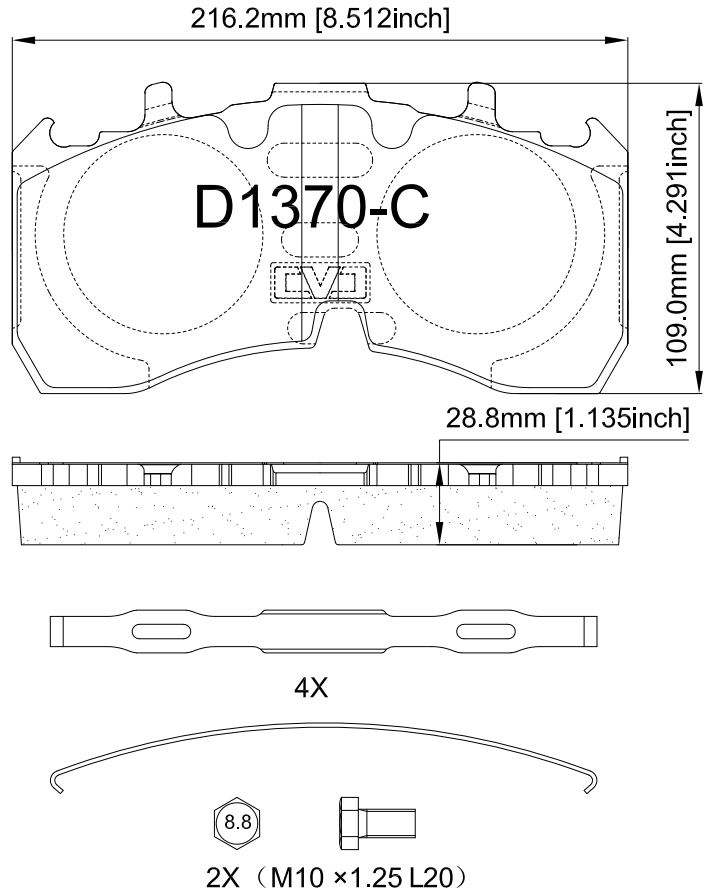

LUNAR[®] HP BRAKE PADS

AD1370L2CGLHP

OE PAD# 2252 L2 CG
WVA#

MAKE
Meritor

APPLICATION
Truck, Bus

CALIPER
EX225L