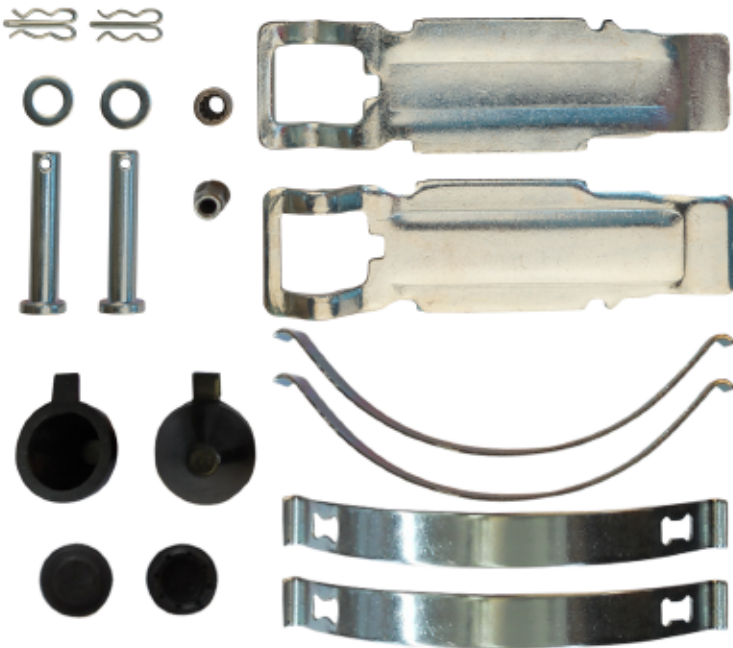

# LUNAR<sup>®</sup> HP BRAKE PADS

AD1369LHP-C  
 FMST<sup>®</sup># D2403.9633

OE PAD# 802078, K070796  
 K129276  
 WVA# 29158

MAKE	APPLICATION	CALIPER
Bendix/KB	Tractor / Trailer	ADB22X LT, ADB22X, SK7