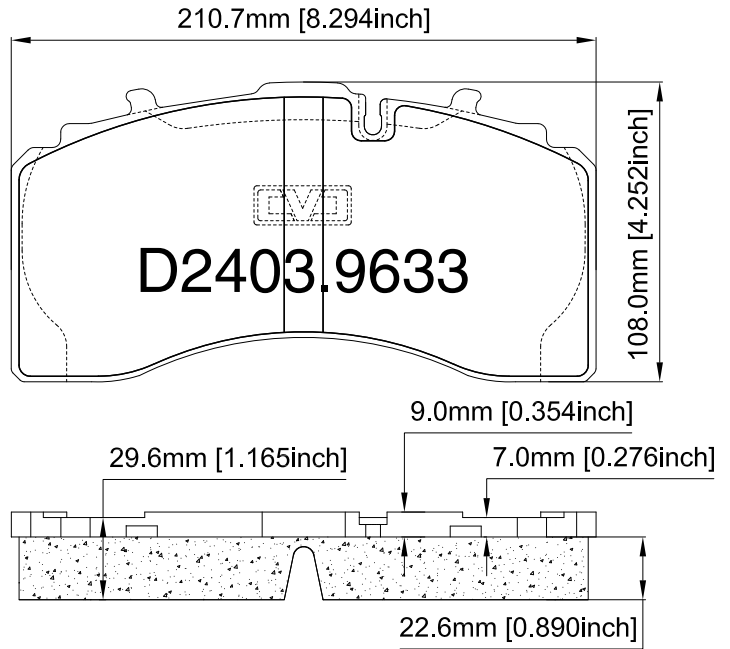

# LUNAR<sup>®</sup> HP BRAKE PADS

AD1369LHP-C  
 FMST<sup>®</sup># D2403.9633

OE PAD# 802078, K070796  
 K129276  
 WVA# 29158

MAKE	APPLICATION	CALIPER
Bendix/KB	Tractor / Trailer	ADB22X LT, ADB22X, SK7