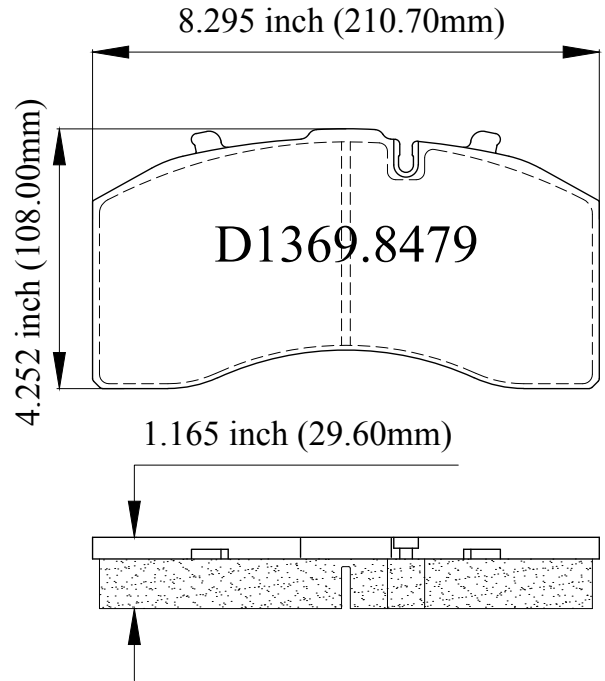

# LUNAR<sup>®</sup> HP BRAKE PADS

AD1369LHP  
FMSI<sup>®</sup># D1369.8479

OE PAD# 802078, K070796  
WVA# 29158

MAKE	APPLICATION	CALIPER
Bendix/KB	Tractor / Trailer	ADB22X, SK7