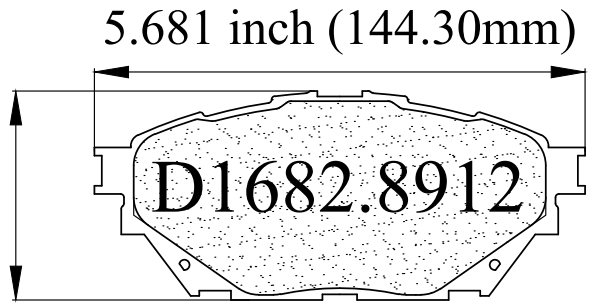

# LUNAR<sup>®</sup> HD BRAKE PADS

HD 1682.8912

FMSI # D 1682.8912

2.421 inch (61.50mm)

0.760 inch (19.30mm)

MAKE	MODEL	YEAR
Mitsubishi	Fuso	2018-2012