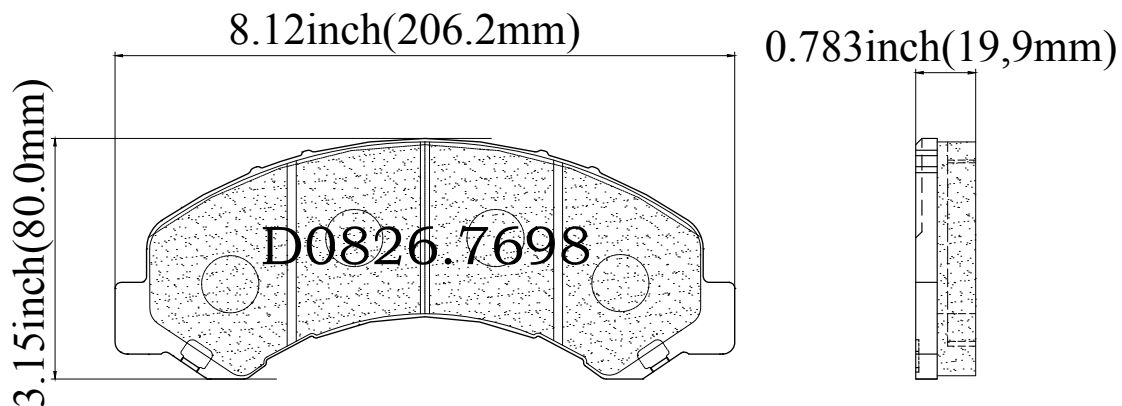

LUNAR[®] HD BRAKE PADS

HD0826.7698

FMSI[®]# D0826.7698

MAKE

GM
Isuzu

MODEL

YEAR

2003-1998
2003-1998