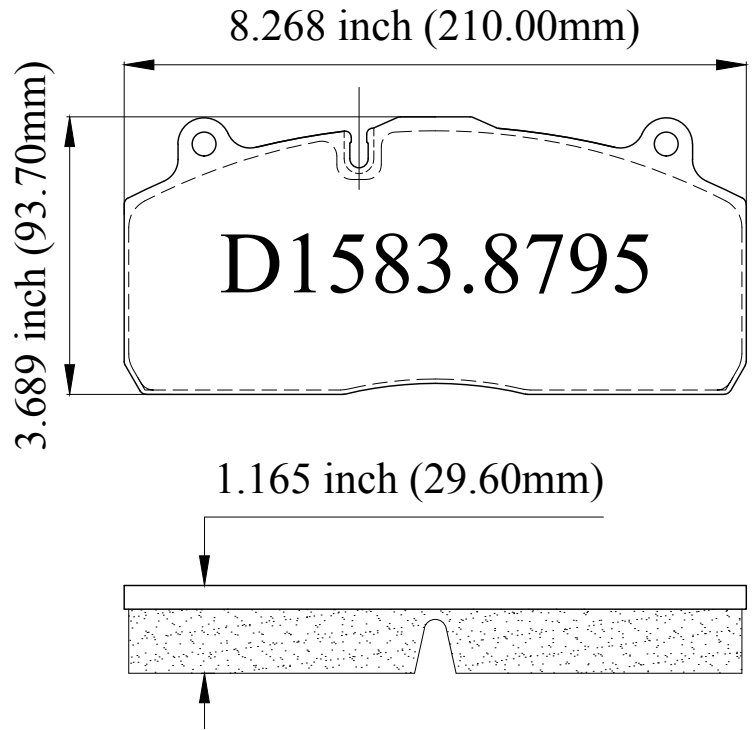

LUNAR[®] HP BRAKE PADS

AD1583LHP

FMSI[®]# D1583.8795

OE PAD# 790-22040

MAKE

Haldex

APPLICATION

Trailer

CALIPER

DB22LT