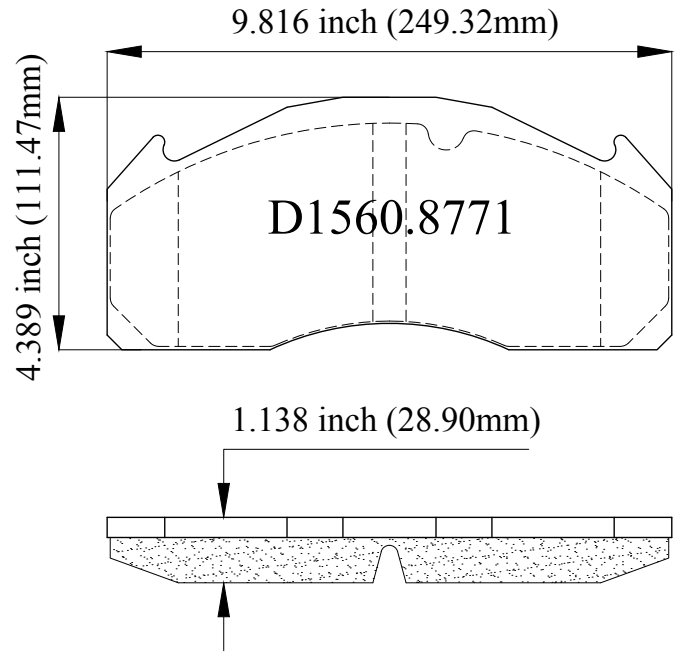

LUNAR[®] HP BRAKE PADS

AD I560 LHP
FMSI[®] # D1560.8771

OE PAD# 20918891, 20931343/2682
WVA# 29125

MAKE
Meritor

APPLICATION
Tractor

CALIPER
D DUCO