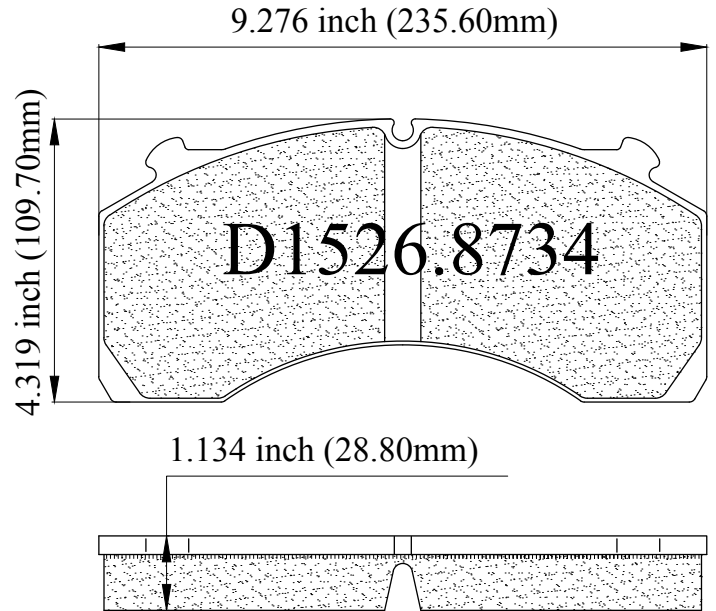

LUNAR[®] HP BRAKE PADS

AD1526LHP
FMSI[®]# D1526.8734

OE PAD# KIT225020
WVA# 29180

MAKE
Meritor

APPLICATION
Coach Transit

CALIPER
DX225