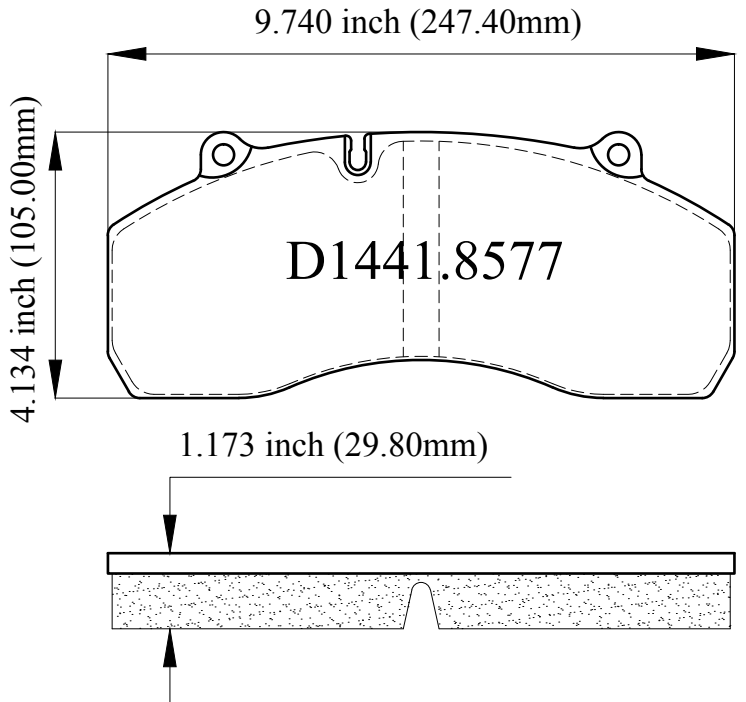

LUNAR[®] HP BRAKE PADS

AD1441 LHP

FMSI[®] # D1441.8577

OE PAD# 976003N, 87407,
81163, M910027-03

WVA# 29120

MAKE
Meritor

APPLICATION
Trailer

CALIPER
ESD225