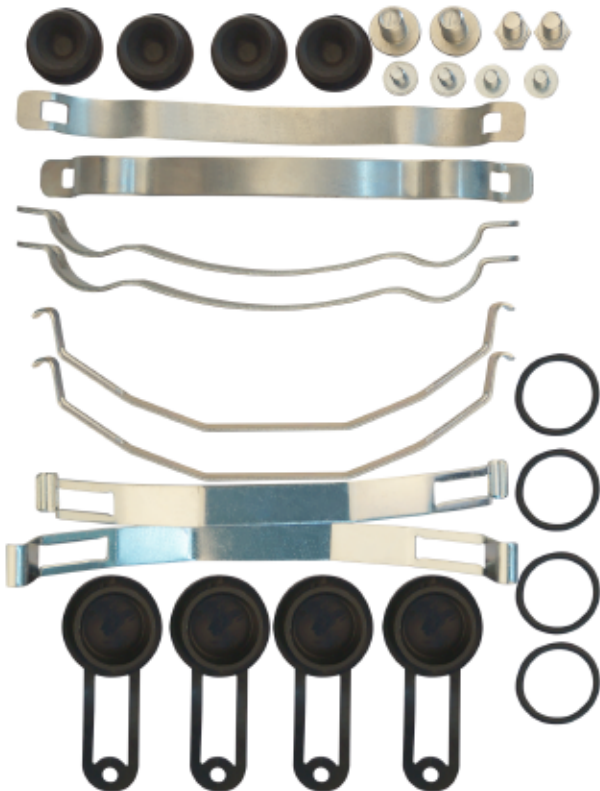

LUNAR[®] HP BRAKE PADS

AD1441 LHP

FMSI[®] # D1441.8577

OE PAD# 976003N, 87407,
81163, M910027-03

WVA# 29120

MAKE
Meritor

APPLICATION
Trailer

CALIPER
ESD225