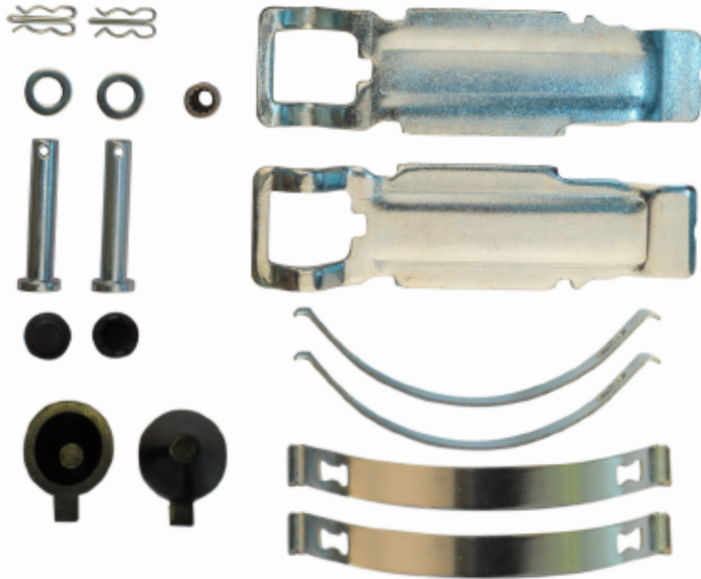

LUNAR[®] HP BRAKE PADS

AD1203LHP

FMSI[®]# D1203.8323

OE PAD# 5013257

WVA# 29087, 29105, 29106,
29108, 29109, 29163, 19179,
29201, 29202, 29275

MAKE

Bendix/KB

APPLICATION

Coach Bus

CALIPER

SB7, SN7