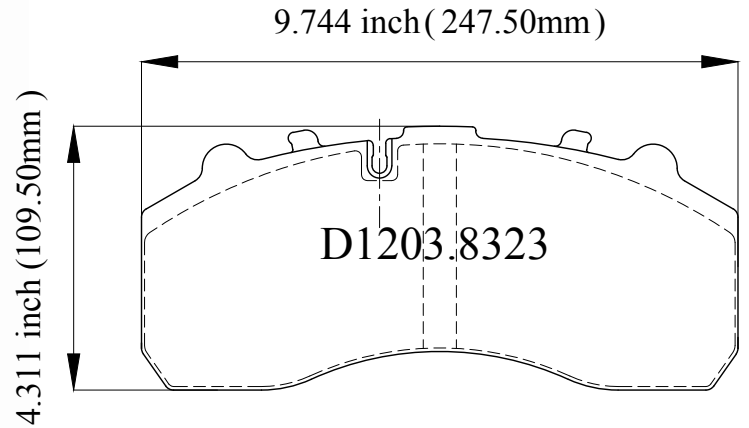

LUNAR[®] HP BRAKE PADS

AD1203LHP

FMSI[®]# D1203.8323

OE PAD# 5013257

WVA# 29087, 29105, 29106,
29108, 29109, 29163, 19179,
29201, 29202, 29275

MAKE

Bendix/KB

APPLICATION

Coach Bus

CALIPER

SB7, SN7