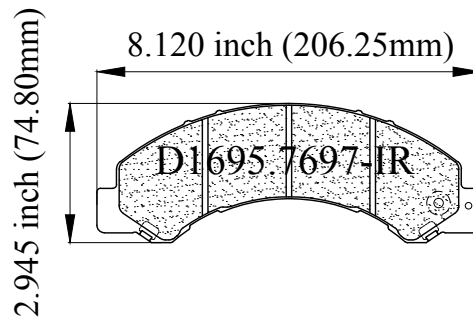

LUNAR[®] HD BRAKE PADS

HD 1695.7697

FMSI[®] # D1695.7697

WVA# 25800, 29258

MAKE

Hino

MODEL

I55(Canada)