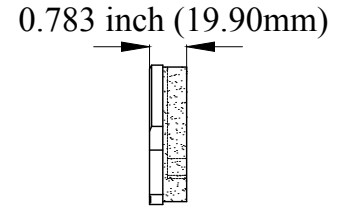

LUNAR[®] HD BRAKE PADS

HD 1695.7697

FMSI[®] # D1695.7697

WVA# 25800, 29258

MAKE

Hino

MODEL

I55(Canada)