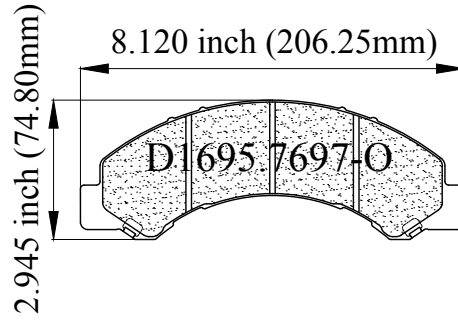

LUNAR[®] HD BRAKE PADS

HD 1695.7697

FMSI[®] # D1695.7697

WVA# 25800, 29258

MAKE

Hino

MODEL

I55(Canada)