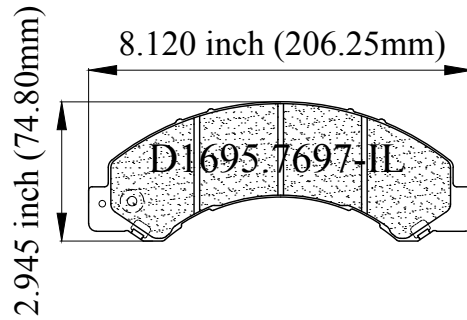

LUNAR[®] HD BRAKE PADS

HD 1695.7697

FMSI[®] # D1695.7697

WVA# 25800, 29258

MAKE

Hino

MODEL

I55(Canada)