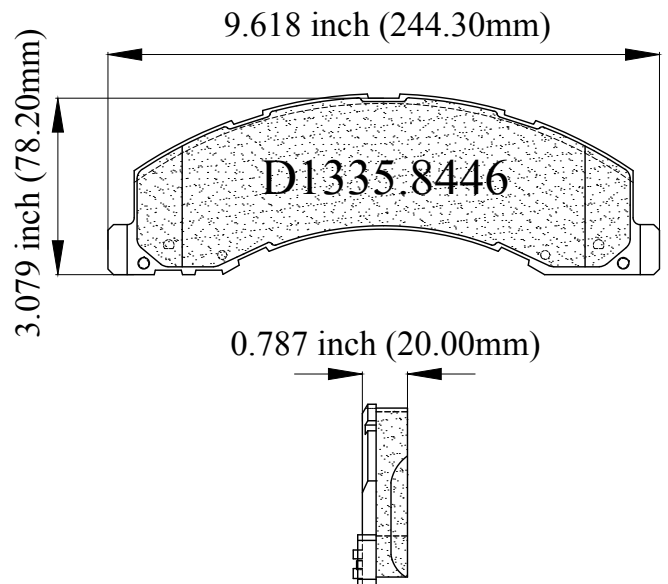

LUNAR[®] HD BRAKE PADS

HD 1335.8446

FMSI[®] # D1335.8446

WVA# 29217

MAKE

Dodge Truck

MODEL

Ram 4500, Ram 5500