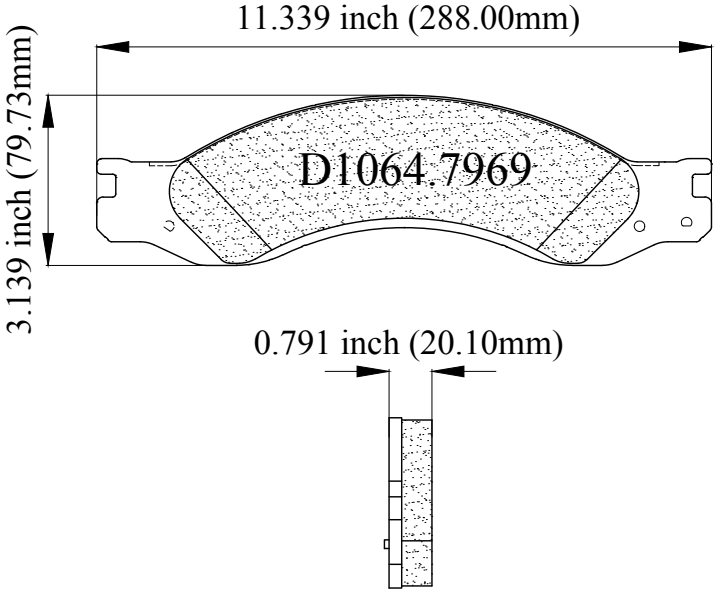

LUNAR[®] HD BRAKE PADS

HD 1064.7969

FMSI[®]# D 1064.7969

MAKE	MODEL	YEAR
Chevrolet Truck, GMC Truck	C4500, C5500	2009-06