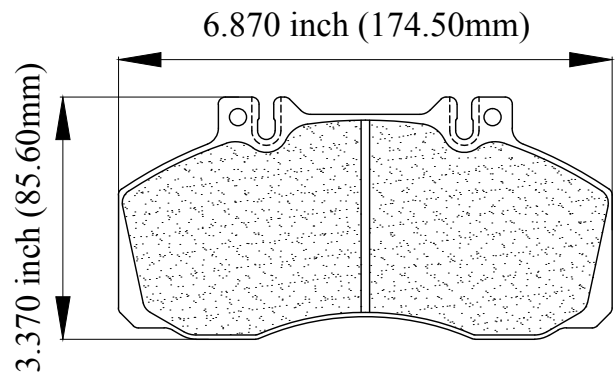

LUNAR[®] HD BRAKE PADS

HD 1062.7968

FMSI # D 1062.7968

0.850 inch (21.60mm)

MAKE

Hino

MODEL

145, 165, 185