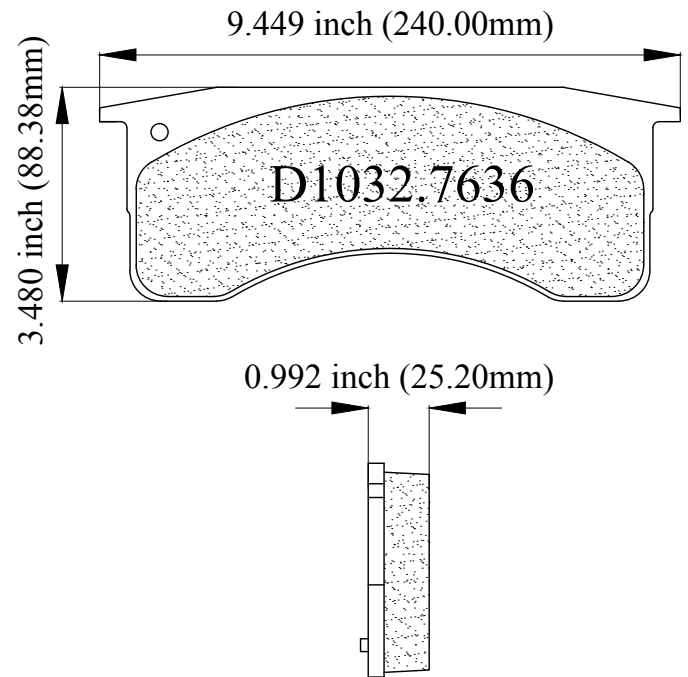

LUNAR® HD BRAKE PADS

HD 1032.7636

FMSI® # D 1032.7636