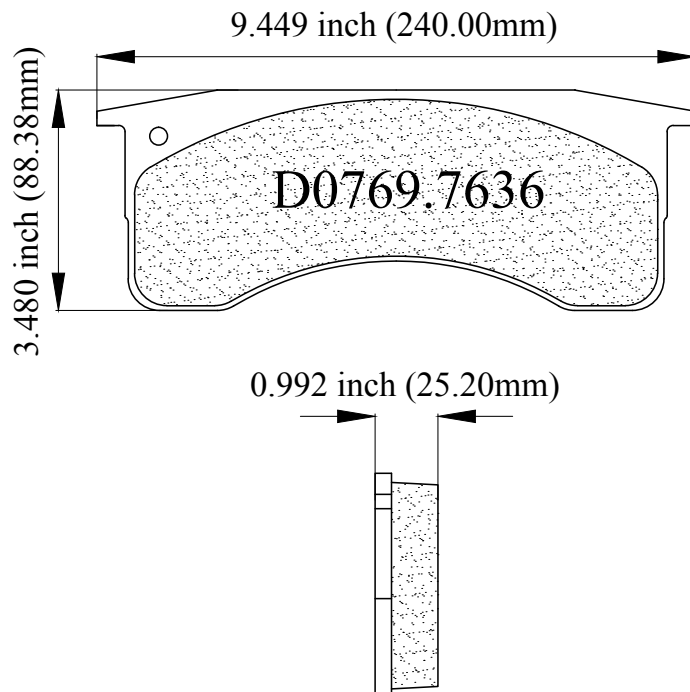

# LUNAR<sup>®</sup> HD BRAKE PADS

HD0769.7636

FMSI # D0769.7636

MAKE	MODEL	YEAR
Chevrolet, GMC Truck	C4500/7500 Kodiak, Topkick	2010-03
Chevrolet, GMC Truck	T5500/8500	2008-96
Ford Truck	F650/750	2012-00
Hino	258LP, 268	2010-05
International Truck	3000, 6304, BE, CE, FE	2012-09
Workhorse	W24, W25, W62	2009-01