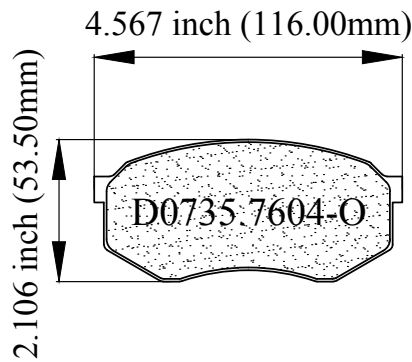

# LUNAR<sup>®</sup> HD BRAKE PADS

HD0735.7604

FMSI # D0735.7604

MAKE	MODEL	YEAR
Mitsubishi FUSO	FE, FE-HD	2002-96