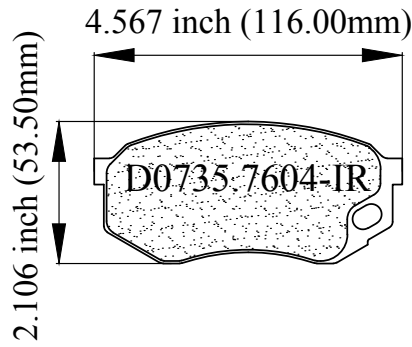

# LUNAR<sup>®</sup> HD BRAKE PADS

HD0735.7604

FMSI # D0735.7604

MAKE	MODEL	YEAR
Mitsubishi FUSO	FE, FE-HD	2002-96