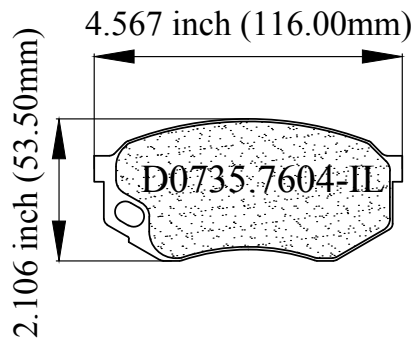

# LUNAR<sup>®</sup> HD BRAKE PADS

HD0735.7604

FMSI # D0735.7604

MAKE	MODEL	YEAR
Mitsubishi FUSO	FE, FE-HD	2002-96