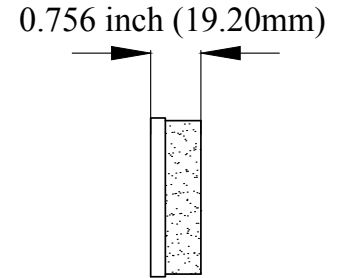

LUNAR[®] HD BRAKE PADS

HD0734.7603

FMSI[®] # D0734.7603

MAKE	MODEL	YEAR
Mitsubishi FUSO	FE, FE-CA, FE-HD, FE-SP	2004-96