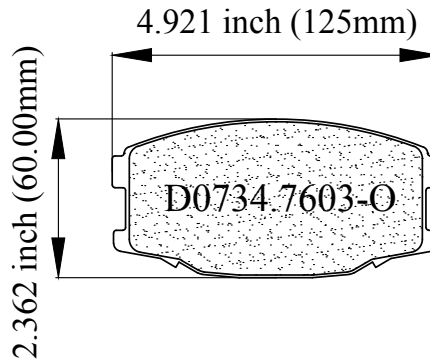

LUNAR[®] HD BRAKE PADS

HD0734.7603

FMSI[®] # D0734.7603

MAKE	MODEL	YEAR
Mitsubishi FUSO	FE, FE-CA, FE-HD, FE-SP	2004-96