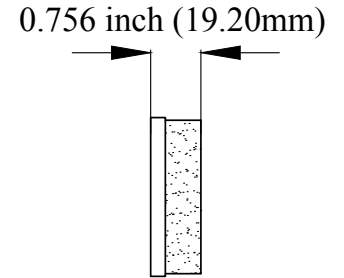

LUNAR[®] HD BRAKE PADS

HD0734.7603

FMSI[®] # D0734.7603

MAKE	MODEL	YEAR
Mitsubishi FUSO	FE, FE-CA, FE-HD, FE-SP	2004-96