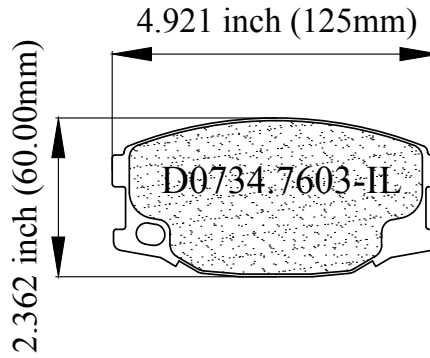

LUNAR[®] HD BRAKE PADS

HD0734.7603

FMSI[®] # D0734.7603

MAKE	MODEL	YEAR
Mitsubishi FUSO	FE, FE-CA, FE-HD, FE-SP	2004-96