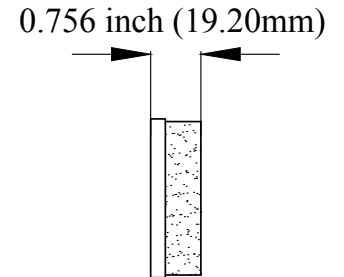

LUNAR[®] HD BRAKE PADS

HD0734.7603

FMSI[®] # D0734.7603

MAKE	MODEL	YEAR
Mitsubishi FUSO	FE, FE-CA, FE-HD, FE-SP	2004-96