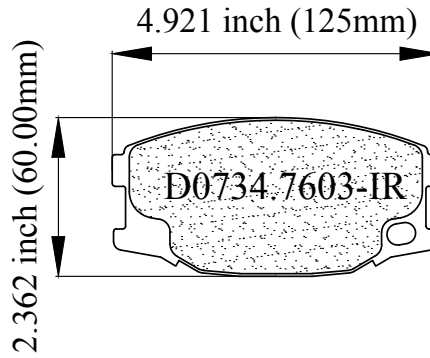

LUNAR[®] HD BRAKE PADS

HD0734.7603

FMSI[®] # D0734.7603

MAKE	MODEL	YEAR
Mitsubishi FUSO	FE, FE-CA, FE-HD, FE-SP	2004-96