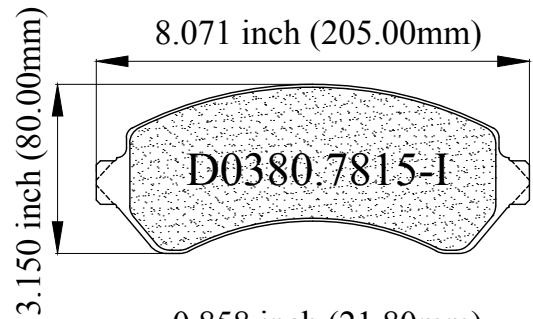

LUNAR[®] HD BRAKE PADS

HD0380.7815

FMSI # D0380.7815

0.654 inch (16.60mm)

0.858 inch (21.80mm)

MAKE

Chevrolet, GMC Truck

MODEL

C50, C5000, C6000

YEAR

1990-88