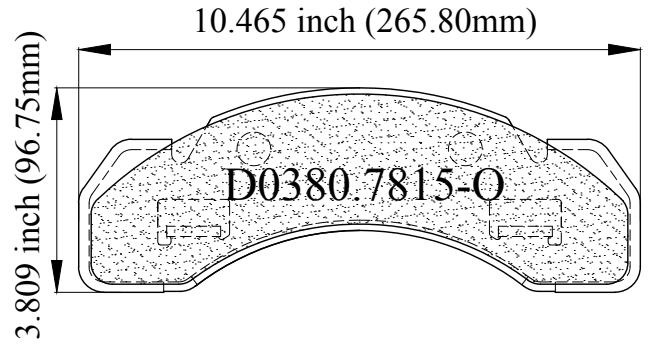

LUNAR[®] HD BRAKE PADS

HD0380.7815

FMSI # D0380.7815

0.654 inch (16.60mm)

0.858 inch (21.80mm)

MAKE

Chevrolet, GMC Truck

MODEL

C50, C5000, C6000

YEAR

1990-88