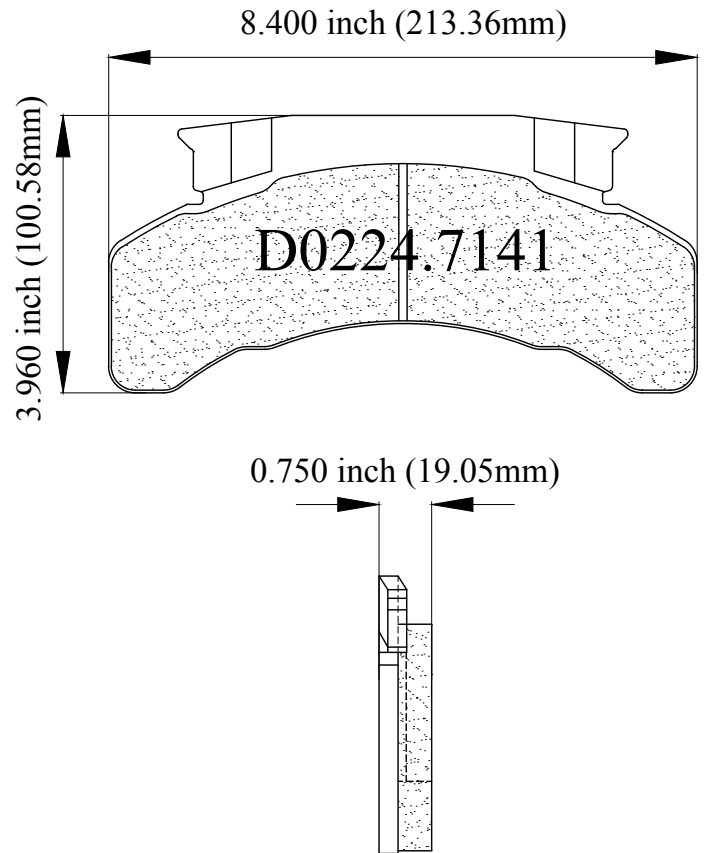

LUNAR[®] HD BRAKE PADS

HD0224.7141

FMSI[®] # D0224.7141

MAKE	MODEL	YEAR
Chevrolet, GMC Truck	C50042, C6H042 Conventional	1997-88
	C60042 Topkick, Kodiak	1997-91
	C6H042 Conventional	1995-91
	C5500/6500 Topkick, Kodiak	2002-88
Ford Truck	B600/800, B7000/8000	1995-84
	C600/700 Tilt Cab	1991-84
Isuzu Truck	FTR, FVR, FXR	2002-96