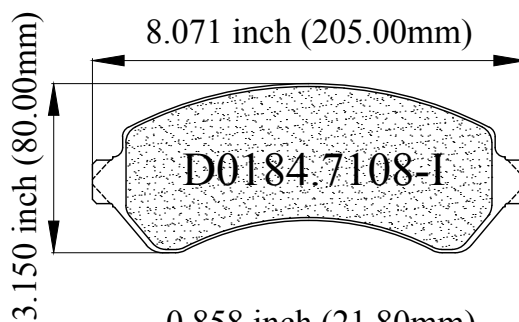

LUNAR[®] HD BRAKE PADS

HD0184.7108

FMSI # D0184.7108

0.654 inch (16.60mm)

0.858 inch (21.80mm)

MAKE

International Truck

MODEL

I154FC, I452FC
S1452, S1753, S1754, S1853, S1854
3000 SERIES

YEAR

1991-87
1989-81
1996-97