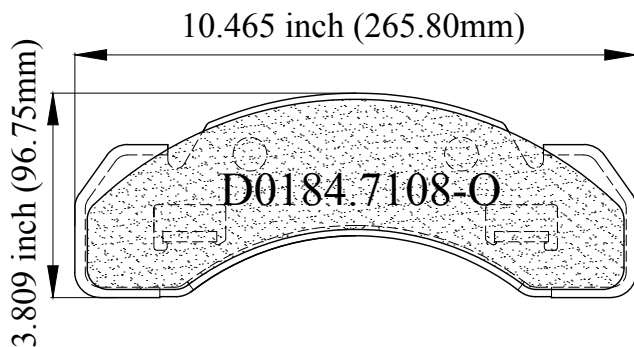

LUNAR[®] HD BRAKE PADS

HD0184.7108

FMSI # D0184.7108

0.654 inch (16.60mm)

0.858 inch (21.80mm)

MAKE

International Truck

MODEL

I154FC, I452FC
S1452, S1753, S1754, S1853, S1854
3000 SERIES

YEAR

1991-87
1989-81
1996-97